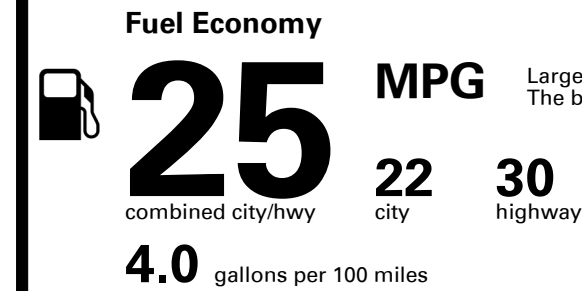

EPA DOT Fuel Economy and Environment

Gasoline Vehicle

Large Cars range from 14 to 111 MPG. The best vehicle rates 141 MPGe.

You spend \$2,250
 more in fuel costs over 5 years compared to the average new vehicle.