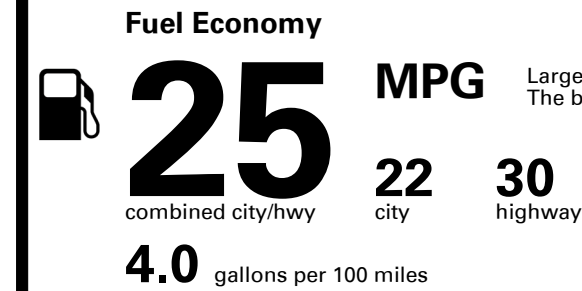

## EPA DOT Fuel Economy and Environment

Large Cars range from 14 to 111 MPG. The best vehicle rates 141 MPGe.

**You spend \$2,250**  
 more in fuel costs over 5 years compared to the average new vehicle.