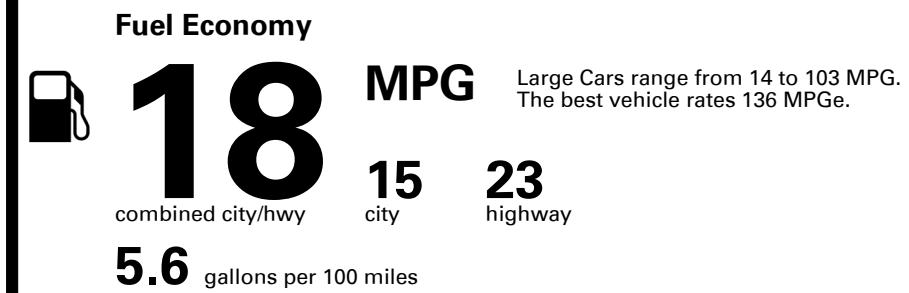

TOTAL PRICE: \$76,345.00

339 A 2019QTHEMI

EMISSIONS:
This vehicle is certified to meet emission requirements in all 50 states

EPA DOT Fuel Economy and Environment

Gasoline Vehicle

You spend \$5,500 more in fuel costs over 5 years compared to the average new vehicle.

Annual fuel cost \$2,500

Fuel Economy & Greenhouse Gas Rating (tailpipe only)

Smog Rating (tailpipe only)

This vehicle emits 493 grams CO₂ per mile. The best emits 0 grams per mile (tailpipe only). Producing and distributing fuel also create emissions; learn more at fueleconomy.gov.

Actual results will vary for many reasons, including driving conditions and how you drive and maintain your vehicle. The average new vehicle gets 27 MPG and costs \$7,000 to fuel over 5 years. Cost estimates are based on 15,000 miles per year at \$ 2.55 per gallon. MPG is miles per gasoline gallon equivalent. Vehicle emissions are a significant cause of climate change and smog.